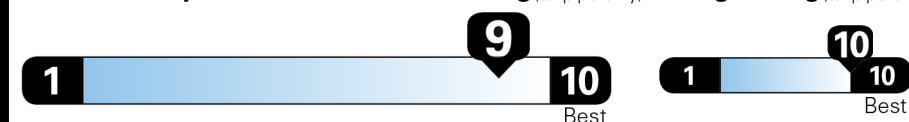

Fuel Economy & Greenhouse Gas Rating (tailpipe only) Smog Rating (tailpipe only)

This vehicle emits 0 grams CO₂ per mile. The best emits 0 grams per mile (tailpipe only). Does not include emissions from generating electricity; learn more at fuel economy.gov.

Actual results will vary for many reasons, including driving conditions and how you drive and maintain your vehicle. The average new vehicle gets 29 MPG and costs $8,500 to fuel over 5 years. Cost estimates are based on 15,000 miles per year at $0.17 per kW-hr. MPGe is miles per gasoline gallon equivalent. Vehicle emissions are a significant cause of climate change and smog.

fuel economy.gov

Calculate personalized estimates and compare vehicles

MANUFACTURER'S SUGGESTED RETAIL PRICE[†] **$47,438.00**

DELIVERY, PROCESSING AND HANDLING FEE 1,450.00

TOTAL SUGGESTED RETAIL PRICE $48,888.00

[†]Manufacturer's suggested retail price excludes delivery processing and handling fees, license and title fees, applicable federal, state and local taxes, and dealer and distributor options and accessories.

Delivered by Truck to: 11028
ROGERS TOYOTA
2203 16TH AVENUE
P.O. BOX 1206
LEWISTON ID83501

TML1E1N2S0F0W0