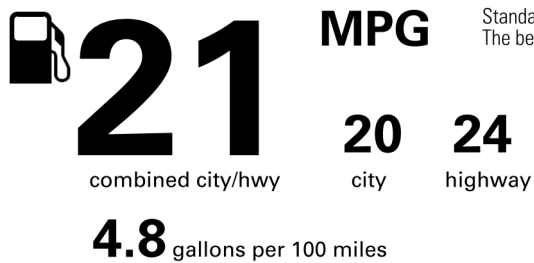

Full Tank of Gas

BASE MANUFACTURER'S SUGGESTED RETAIL PRICE \$58,500.00

OPTIONAL EQUIPMENT

FE	50 STATE EMISSIONS	
DG	Digital Key (req. Remote Connect Trial/Subscription)	275.00
PC	Premium Paint	475.00
TL	Tailgate LED Light	200.00
TS	Third Row Seating	1,330.00
87.	Multimedia Screen Protector - Glass	105.00
63.	Floor Mats- All Weather- '4Runner'	248.00
5A.	Cargo Cover- Retractable Black	135.00
3T.	Roof Rail Cross Bars Gloss Black	420.00
R5.	Cargo Tray- All Weather '4Runner'	140.00
MF.	Mudguards- Fr +Rr Molded Black '4Runner'	175.00

Not Original - Copy
 Created: 2023-10-23 10:23:03 (UTC)

EPA DOT Fuel Economy and Environment

Gasoline Vehicle

Fuel Economy

You spend \$3,250 more in fuel costs over 5 years compared to the average new vehicle.