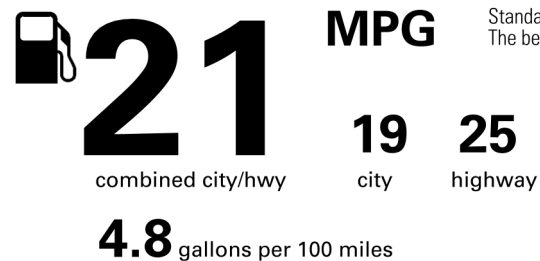

FE	50 STATE EMISSIONS	
MR	Power Tilt/Slide Moonroof	850.00
3T	Roof Rail Cross Bars Gloss Black	420.00
43	Cargo Lights- Interior D-Pillar	375.00
5A	Cargo Cover- Retractable Black	135.00
63	Floor Mats- All Weather- '4Runner'	248.00
87	Multimedia Screen Protector - Glass	105.00
D5	Door Edge Guards- Front Color Keyed	150.00
MF	Mudguards- Fr +Rr Molded Black '4Runner'	175.00
R5	Cargo Tray- All Weather '4Runner'	140.00
T9	Badge Inserts- Rr TOYOTA Reflect Black	65.00

Not Original - Copy

Created: 2025-02-04 11:12:35 (UTC)

**EPA DOT Fuel Economy and Environment**

Gasoline Vehicle

**Fuel Economy**

Standard SUVs range from 12 to 115 MPG. The best vehicle rates 146 MPGe.

**You spend \$3,250 more in fuel costs over 5 years** compared to the average new vehicle.