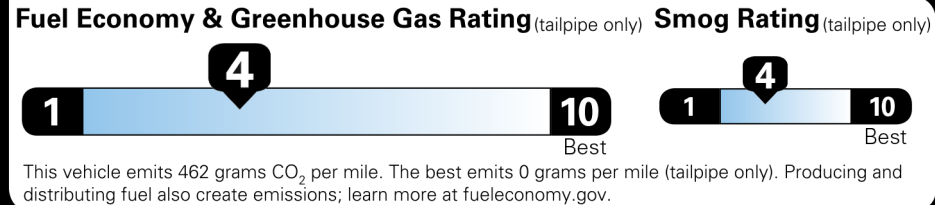

For Full Product Details:
Please Visit Toyota.com/Tundra
Full Tank of Gas

BASE MANUFACTURER'S SUGGESTED RETAIL PRICE $57,860.00

OPTIONAL EQUIPMENT

FE	50 State Emissions	
BK	Nightshade Package - Includes 20-in. black alloy wheels, black overfenders, and black accents	450.00
EJ	JBL 12-Speaker Premium Audio Including Subwoofer & Amplifier	565.00
LX	Limited Premium Package - Includes Premium LED Headlights and Towing Technology Package	395.00
LY	Panoramic View Monitor (PVM)	950.00
LZ	Limited Power Package - Includes Qi-Compatible Wireless Smartphone Charging, Bed + Cabin Power Supply (400W/120V AC), and LED Bed Lights	385.00
2T	All Weather Floor Liners	199.00
5A	Tri-Fold Tonneau Cover	1,295.00
D5	Stainless Steel Door Edge Guard	165.00
DK	Owner's Portfolio	
LB	Non-Skid Spray-On Bed Liner	599.00
T7	Tailgate Insert - Black	89.00

Not Original - Copy
Created on 2025-08-04 17:22:28 (UTC)

EPA DOT Fuel Economy and Environment

Gasoline Vehicle

Fuel Economy
19 MPG
Std Pickups range from 12 to 87 MPG. The best vehicle rates 146 MPGe.
17 city 22 highway
5.3 gallons per 100 miles

You spend $4,500 more in fuel costs over 5 years compared to the average new vehicle.

Annual fuel cost $2,600

Actual results will vary for many reasons, including driving conditions and how you drive and maintain your vehicle. The average new vehicle gets 29 MPG and costs $8,500 to fuel over 5 years. Cost estimates are based on 15,000 miles per year at $3.30 per gallon. MPGe is miles per gasoline gallon equivalent. Vehicle emissions are a significant cause of climate change and smog.

fuel economy.gov
Calculate personalized estimates and compare vehicles

MANUFACTURER'S SUGGESTED RETAIL PRICE[†]	$62,952.00
DELIVERY, PROCESSING AND HANDLING FEE	2,095.00
TOTAL SUGGESTED RETAIL PRICE	$65,047.00

[†]Manufacturer's suggested retail price excludes delivery processing and handling fees, license and title fees, applicable federal, state and local taxes, and dealer and distributor options and accessories.

Delivered by Truck to: 11028
ROGERS TOYOTA
2203 16TH AVENUE
P.O. BOX 1206
LEWISTON ID83501

TML1E1N1S0F0W0